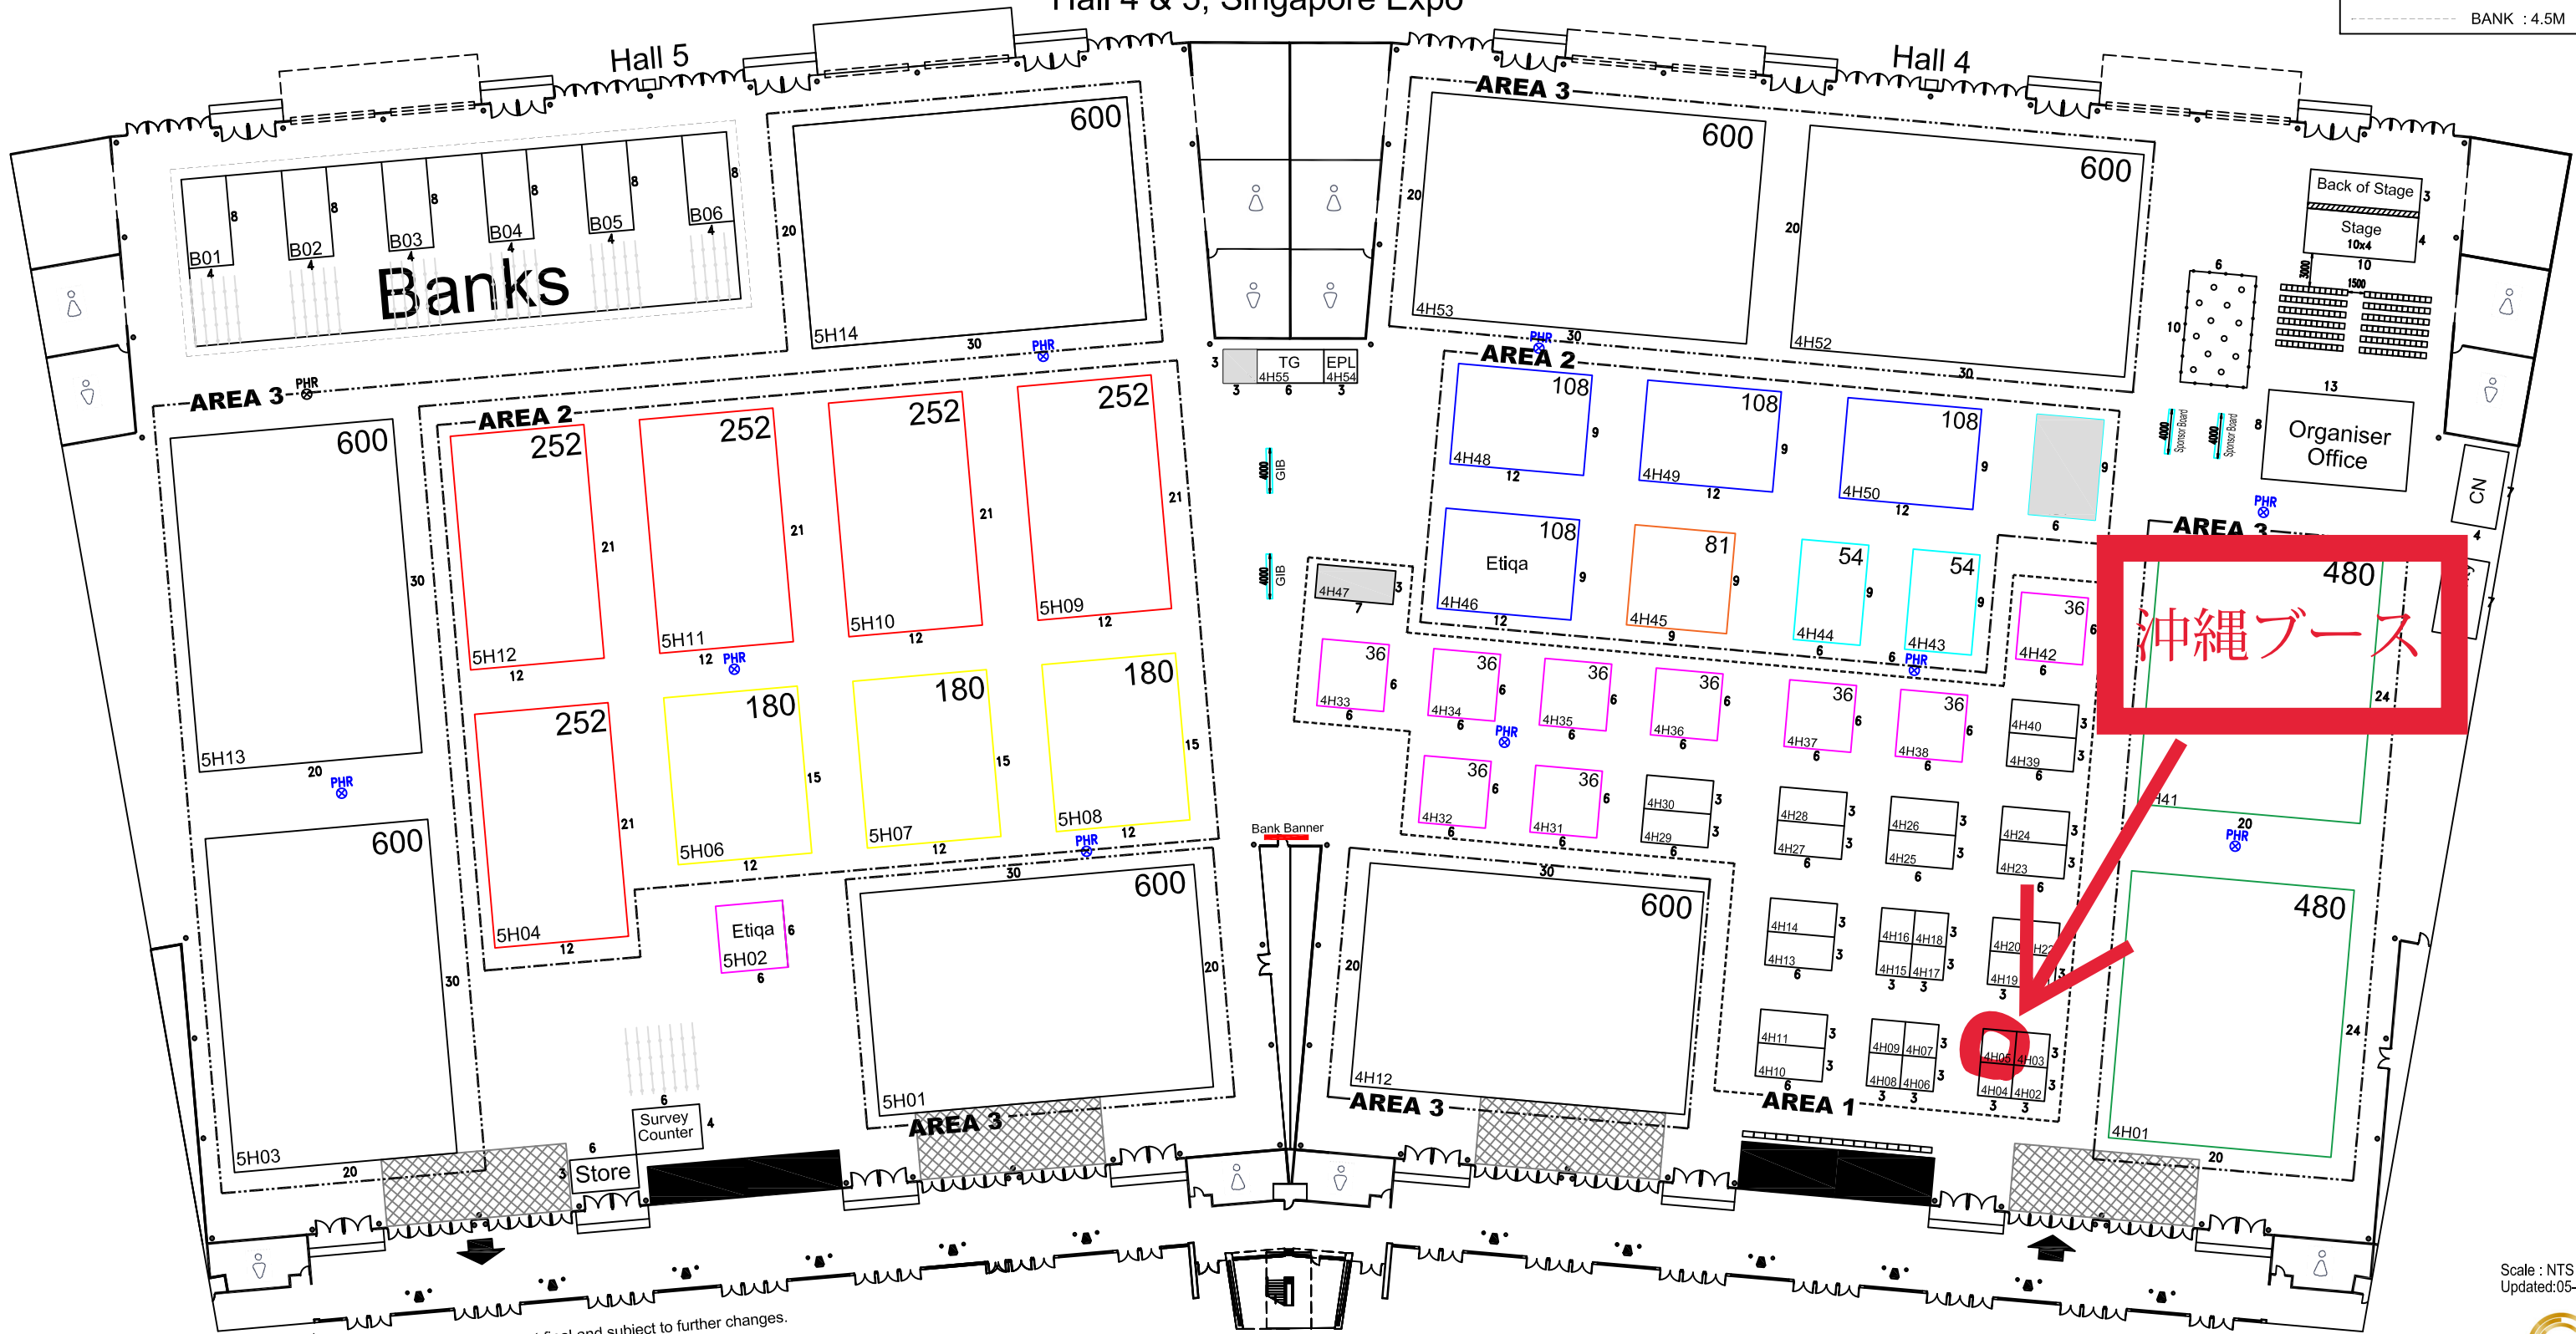

NATAS Holidays 2024

16 - 18 August 2024

Hall 4 & 5, Singapore Expo

Legend	
-----	Height Limit
-----	AREA 1 : 4.0M
-----	AREA 2 : 5.0M
-----	AREA 3 : 7.0M
-----	BANK : 4.5M

Important note:
Floor plan is only a reference. The plan is not final and subject to further changes.